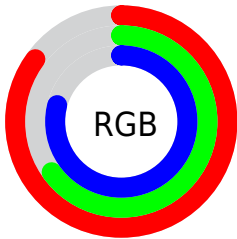

Distribution

Red (85%)

Green (65%)

Blue (79%)