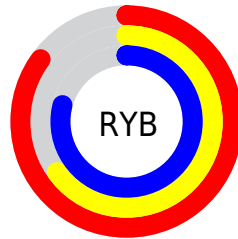

A 20% lighter version of the original color is  $92, 20.651, 325.143$ , and  $54, 26.138, 336.242$  is the 20% darker color. If you saturate the color by 10%, you get  $69, 37.665, 336.707$ , and if you desaturate by 10%, it is  $79, 14.802, 335.163$ .

# Distribution

Red (85%)

Green (65%)

Blue (79%)

Red (85%)

Yellow (65%)

Blue (79%)

Cyan (0%)