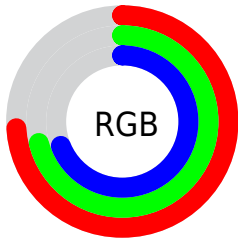

Distribution

- Red (74%)
- Green (71%)
- Blue (69%)