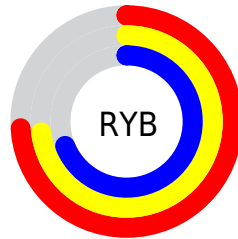

- Red (74%)
- Yellow (73%)
- Blue (69%)