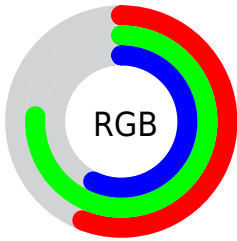

Distribution

- Red (56%)
- Green (76%)
- Blue (57%)