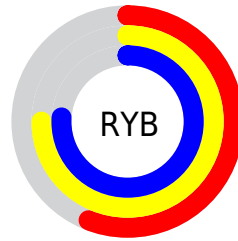

- Red (56%)
- Yellow (75%)
- Blue (76%)