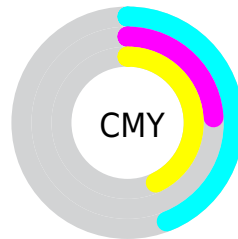

# Details

The CIELCh color **74, 32.958, 144.197** is a light color, and the websafe version is hex **99CC99**. A complement of this color would be **66, 32.981, 327.523**, and the grayscale version is **71, 0.009, 296.813**.

A 20% lighter version of the original color is **94, 33.080, 144.026**, and **54, 33.040, 144.115** is the 20% darker color. If you saturate the color by 10%, you get **73, 45.115, 143.286**, and if you desaturate by 10%, it is **76, 20.596, 144.984**.

# Distribution

- Red (56%)
- Green (76%)
- Blue (57%)

- Red (56%)
- Yellow (75%)
- Blue (76%)

- Cyan (27%)
- Magenta (0%)
- Yellow (25%)
- Black (24%)

- Cyan (44%)
- Magenta (24%)
- Yellow (43%)

# Brightness & Saturation Gradients

These gradients show how the CIELCh color 74, 32.958, 144.197 changes by changing the brightness by 10 percent. The first figure shows a shift by +10% for each color and the second figure -10%.