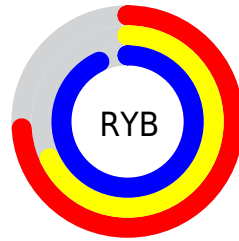

# Details

The CIELCh color  $74, 34.694, 302.019$  is a light color, and the websafe version is hex `9999CC`. A complement of this color would be  $91, 32.796, 118.380$ , and the grayscale version is  $75, 0.009, 296.813$ .

A 20% lighter version of the original color is  $93, 15.358, 315.101$ , and  $54, 34.481, 301.964$  is the 20% darker color. If you saturate the color by 10%, you get  $67, 48.542, 302.940$ , and if you desaturate by 10%, it is  $81, 21.305, 301.200$ .

# Distribution

Red (74%)

Green (68%)

Blue (93%)

Red (74%)

Yellow (68%)

Blue (93%)

Cyan (20%)