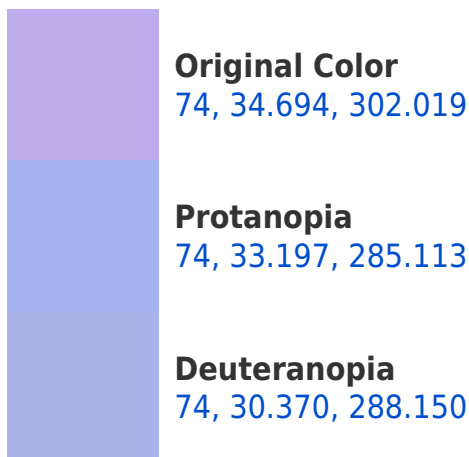

# Black Background

This preview shows how the CIELCh color 74, 34.694, 302.019 looks on a black background.

## Background

This preview shows how black text looks on a background with the CIELCh color 74, 34.694, 302.019.

This preview shows how white text looks on a background with the CIELCh color 74, 34.694, 302.019.

## Dichromacy

**Tritanopia**  
74, 7.600, 293.627

# Trichromacy

**Original Color**  
74, 34.694, 302.019

**Protanomaly**  
74, 33.601, 291.667

**Deuteranomaly**  
74, 31.454, 293.687

**Tritanomaly**  
74, 17.572, 299.807