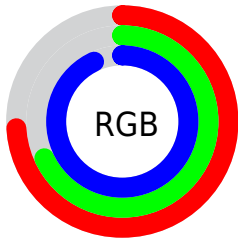

Distribution

Red (74%)

Green (68%)

Blue (93%)