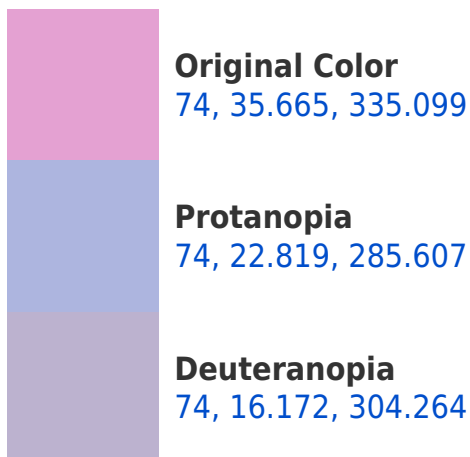

# Black Background

This preview shows how the CIELCh color 74, 35.665, 335.099 looks on a black background.

## Background

This preview shows how black text looks on a background with the CIELCh color 74, 35.665, 335.099.

This preview shows how white text looks on a background with the CIELCh color 74, 35.665, 335.099.

## Dichromacy

**Tritanopia**  
74, 22.929, 3.872

# Trichromacy

**Original Color**  
74, 35.665, 335.099

**Protanomaly**  
74, 24.868, 307.684

**Deuteranomaly**  
74, 22.525, 321.404

**Tritanomaly**  
74, 26.743, 350.501