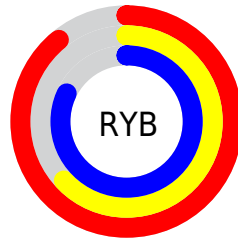

## Conversions Part 2

<b>Format</b>	<b>Color</b>
<a href="#">RYB</a>	<a href="#">228, 161, 210</a>
Decimal	<a href="#">14983634</a>
CIELab	<a href="#">74.00, 32.35, -15.02</a>
CIELCh	<a href="#">74, 35.665, 335.099</a>
Yxy	<a href="#">46.7039, 0.3316, 0.2743</a>
Android (android.graphics.Color)	<a href="#">4293173714 (0xFFE4A1D2)</a>
YUV	<a href="#">186.6190, 11.5268, 36.2911</a>
Hunter-Lab	<a href="#">68.3403, 27.8419, -10.3682</a>

# Details

The CIELCh color `74, 35.665, 335.099` is a light color, and the websafe version is hex `CC99CC`. A complement of this color would be `85, 35.369, 150.722`, and the grayscale version is `76, 0.009, 296.813`.

A 20% lighter version of the original color is `91, 24.429, 325.275`, and `54, 35.858, 335.527` is the 20% darker color. If you saturate the color by 10%, you get `69, 47.516, 335.886`, and if you desaturate by 10%, it is `79, 23.498, 334.356`.

# Distribution

Red (89%)

Green (63%)

Blue (82%)

Red (89%)

Yellow (63%)

Blue (82%)

Cyan (0%)