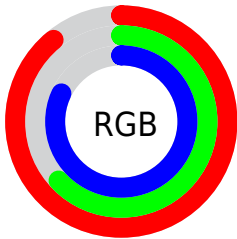

Distribution

Red (89%)

Green (63%)

Blue (82%)