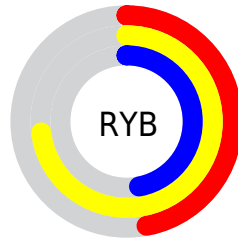

- Red (47%)
- Yellow (73%)
- Blue (47%)