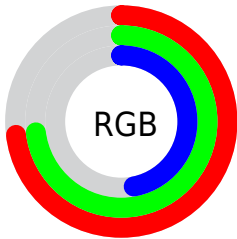

Distribution

- Red (73%)
- Green (73%)
- Blue (47%)