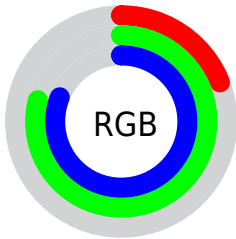

Distribution

- Red (19%)
- Green (79%)
- Blue (81%)