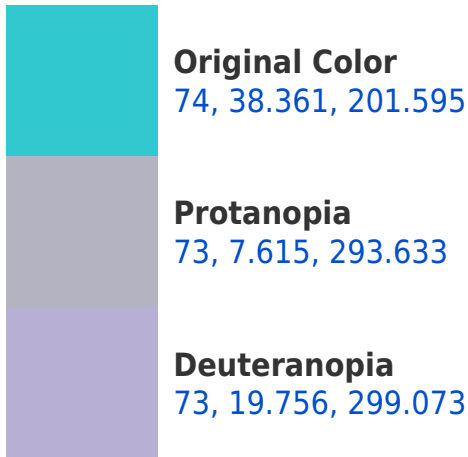

# Black Background

This preview shows how the CIELCh color 74, 38.256, 201.615 looks on a black background.

## Background

This preview shows how black text looks on a background with the CIELCh color 74, 38.256, 201.615.

This preview shows how white text looks on a background with the CIELCh color 74, 38.256, 201.615.

## Dichromacy

**Tritanopia**  
74, 36.735, 210.722

# Trichromacy

**Original Color**  
74, 38.361, 201.595

**Protanomaly**  
73, 18.891, 216.702

**Deuteranomaly**  
73, 20.807, 239.539

**Tritanomaly**  
74, 37.239, 206.991