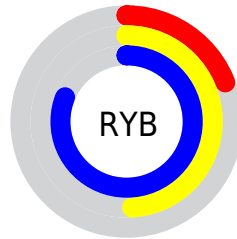

- Red (19%)
- Yellow (49%)
- Blue (81%)