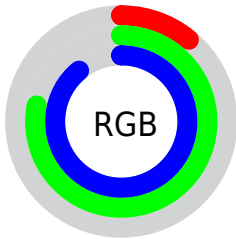

Distribution

- Red (11%)
- Green (78%)
- Blue (89%)