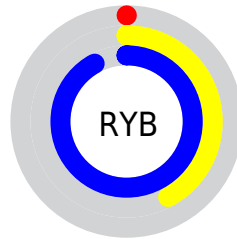

- Red (0%)
- Yellow (42%)
- Blue (92%)