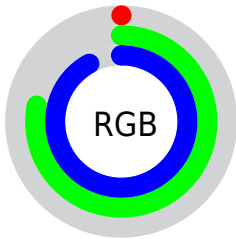

Distribution

- Red (0%)
- Green (78%)
- Blue (92%)