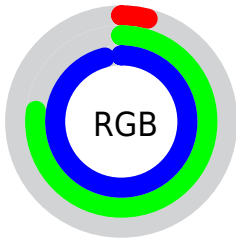

Distribution

- Red (4%)
- Green (77%)
- Blue (96%)