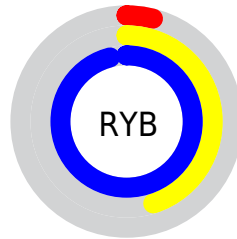

- Red (4%)
- Yellow (45%)
- Blue (96%)