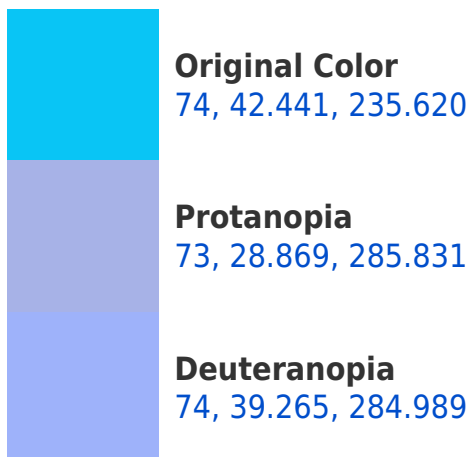

# Black Background

This preview shows how the CIELCh color 74, 42.479, 235.578 looks on a black background.

## Background

This preview shows how black text looks on a background with the CIELCh color 74, 42.479, 235.578.

This preview shows how white text looks on a background with the CIELCh color 74, 42.479, 235.578.

## Dichromacy

**Tritanopia**  
74, 40.450, 208.380

# Trichromacy

**Original Color**  
74, 42.441, 235.620

**Protanomaly**  
72, 33.942, 253.898

**Deuteranomaly**  
73, 39.287, 260.035

**Tritanomaly**  
74, 40.266, 218.442