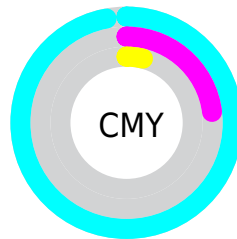

# Details

The CIELCh color **74, 42.479, 235.578** is a light color, and the websafe version is hex **00CCFF**. The color can be described as light saturated cyan. A complement of this color would be **54, 94.344, 43.196**, and the grayscale version is **61, 0.008, 296.813**.

A 20% lighter version of the original color is **92, 39.506, 197.758**, and **55, 36.283, 244.949** is the 20% darker color. If you saturate the color by 10%, you get **73, 42.806, 236.982**, and if you desaturate by 10%, it is **76, 41.351, 231.851**.

# Distribution

- Red (4%)
- Green (77%)
- Blue (96%)

- Red (4%)
- Yellow (45%)
- Blue (96%)

- Cyan (96%)
- Magenta (20%)
- Yellow (0%)
- Black (4%)

- Cyan (97%)
- Magenta (23%)
- Yellow (4%)

# Brightness & Saturation Gradients

These gradients show how the CIELCh color 74, 42.479, 235.578 changes by changing the brightness by 10 percent. The first figure shows a shift by +10% for each color and the second figure -10%.