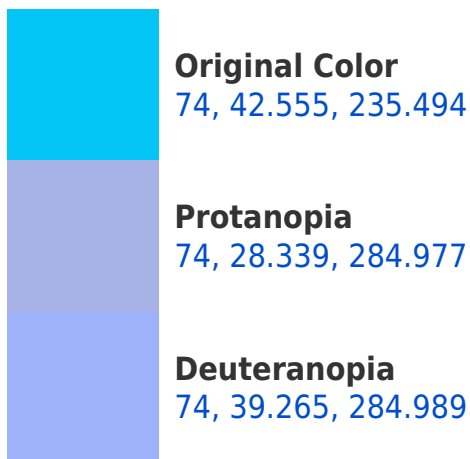

# Black Background

This preview shows how the CIELCh color 74, 42.593, 235.451 looks on a black background.

## Background

This preview shows how black text looks on a background with the CIELCh color 74, 42.593, 235.451.

This preview shows how white text looks on a background with the CIELCh color 74, 42.593, 235.451.

## Dichromacy

**Tritanopia**  
74, 40.450, 208.380

# Trichromacy

**Original Color**  
74, 42.555, 235.494

**Protanomaly**  
72, 33.936, 252.213

**Deuteranomaly**  
72, 39.481, 259.526

**Tritanomaly**  
74, 40.314, 218.413