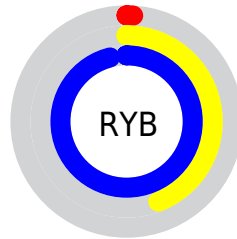

- Red (1%)
- Yellow (44%)
- Blue (96%)