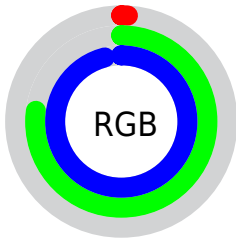

Distribution

- Red (1%)
- Green (77%)
- Blue (96%)