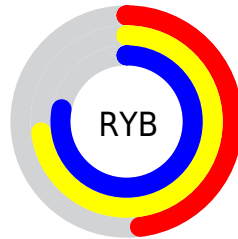

## Conversions Part 2

Format	Color
<a href="#">RYB</a>	<a href="#">123, 186, 199</a>
Decimal	<a href="#">8112010</a>
CIELab	<a href="#">74.00, -36.40, 23.32</a>
CIELCh	<a href="#">74, 43.226, 147.352</a>
Yxy	<a href="#">46.7039, 0.2978, 0.4210</a>
Android (android.graphics.Color)	<a href="#">4286302090 (0xFF7BC78A)</a>
YUV	<a href="#">169.3220, -15.4417, -40.6244</a>
Hunter-Lab	<a href="#">68.3403, -33.3186, 20.7709</a>

# Details

The CIELCh color  $74, 43.226, 147.352$  is a light color, and the websafe version is hex  $66CC99$ . A complement of this color would be  $61, 43.362, 332.920$ , and the grayscale version is  $69, 0.009, 296.813$ .

A 20% lighter version of the original color is  $94, 42.445, 147.596$ , and  $54, 43.212, 147.355$  is the 20% darker color. If you saturate the color by 10%, you get  $73, 53.962, 146.212$ , and if you desaturate by 10%, it is  $75, 32.074, 148.341$ .

# Distribution

- Red (48%)
- Green (78%)
- Blue (54%)

- Red (48%)
- Yellow (73%)
- Blue (78%)

- Cyan (38%)
- Magenta (0%)
- Yellow (31%)
- Black (22%)

- Cyan (52%)
- Magenta (22%)
- Yellow (46%)