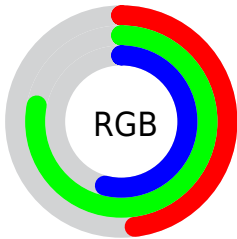

Distribution

- Red (48%)
- Green (78%)
- Blue (54%)