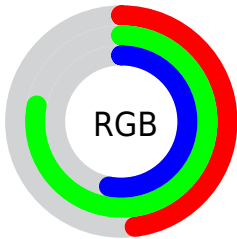

Distribution

- Red (48%)
- Green (78%)
- Blue (53%)