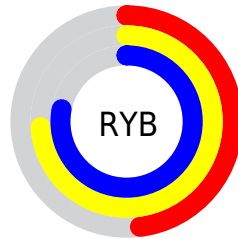

- Red (48%)
- Yellow (74%)
- Blue (78%)