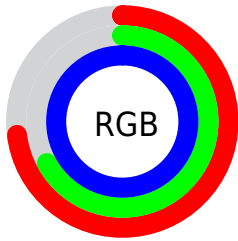

Distribution

- Red (73%)
- Green (67%)
- Blue (100%)