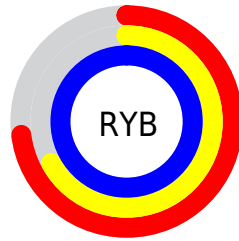

- Red (73%)
- Yellow (67%)
- Blue (100%)