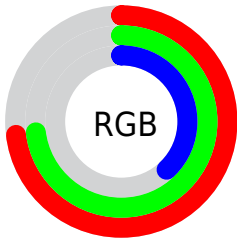

Distribution

Red (73%)

Green (73%)

Blue (38%)