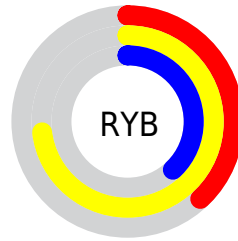

## Conversions Part 2

Format	Color
<a href="#">RYB</a>	<a href="#">96, 187, 98</a>
Decimal	<a href="#">12172128</a>
CIELab	<a href="#">74.00, -13.57, 45.45</a>
CIELCh	<a href="#">74, 47.429, 106.626</a>
Yxy	<a href="#">46.7039, 0.3815, 0.4466</a>
Android (android.graphics.Color)	<a href="#">4290362208 (0xFFB9BB60)</a>
YUV	<a href="#">176.0280, -39.4538, 7.8684</a>
Hunter-Lab	<a href="#">68.3403, -15.3974, 32.2388</a>

# Details

The CIELCh color  $74, 47.429, 106.626$  is a light color, and the websafe version is hex `CCCC66`. A complement of this color would be  $45, 54.129, 297.692$ , and the grayscale version is  $72, 0.009, 296.813$ .

A 20% lighter version of the original color is  $94, 47.224, 106.432$ , and  $54, 47.574, 106.558$  is the 20% darker color. If you saturate the color by 10%, you get  $74, 56.040, 105.841$ , and if you desaturate by 10%, it is  $74, 38.185, 107.491$ .

# Distribution

Red (73%)

Green (73%)

Blue (38%)

Red (38%)

Yellow (73%)

Blue (38%)

Cyan (1%)