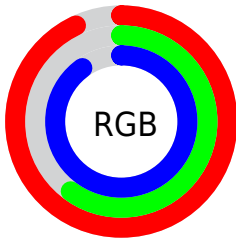

Distribution

- Red (93%)
- Green (60%)
- Blue (90%)