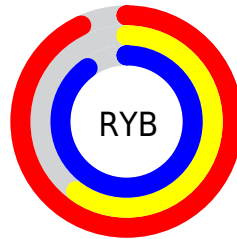

- Red (93%)
- Yellow (60%)
- Blue (90%)