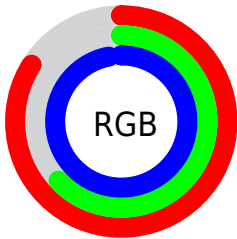

Distribution

Red (84%)

Green (63%)

Blue (97%)