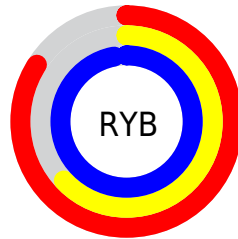

## Conversions Part 2

<b>Format</b>	<b>Color</b>
<b>R<sub>YB</sub></b>	214, 161, 248
Decimal	14066168
CIE <sub>Lab</sub>	74.00, 35.14, -35.94
CIE <sub>LCh</sub>	74, 50.262, 314.355
Yxy	46.7039, 0.2889, 0.2344
Android (android.graphics.Color)	4292256248 (0xFFD6A1F8)
YUV	186.7650, 30.1889, 23.8851
Hunter-Lab	68.3403, 30.7964, -34.5815

# Details

The CIELCh color  $74, 50.262, 314.355$  is a light color, and the websafe version is hex `CC99FF`. A complement of this color would be  $92, 48.435, 131.151$ , and the grayscale version is  $76, 0.009, 296.813$ .

A 20% lighter version of the original color is  $91, 24.429, 325.275$ , and  $54, 49.830, 314.311$  is the 20% darker color. If you saturate the color by 10%, you get  $68, 64.827, 314.802$ , and if you desaturate by 10%, it is  $81, 35.636, 313.889$ .

# Distribution

Red (84%)

Green (63%)

Blue (97%)

Red (84%)

Yellow (63%)

Blue (97%)

Cyan (14%)