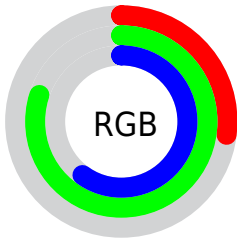

Distribution

- Red (27%)
- Green (80%)
- Blue (60%)