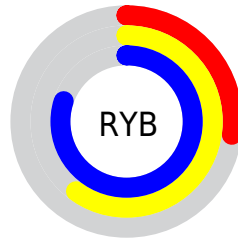

- Red (27%)
- Yellow (60%)
- Blue (80%)