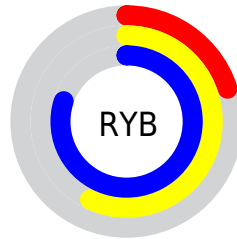

- Red (20%)
- Yellow (57%)
- Blue (80%)