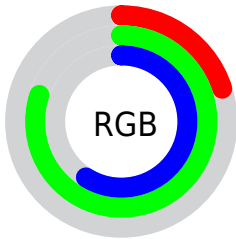

Distribution

- Red (20%)
- Green (80%)
- Blue (59%)