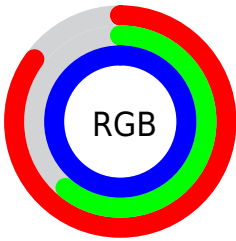

Distribution

- Red (85%)
- Green (61%)
- Blue (100%)