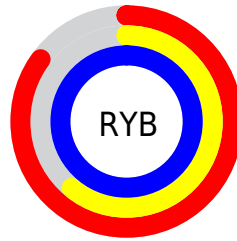

- Red (85%)
- Yellow (61%)
- Blue (100%)