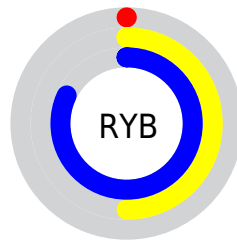

- Red (0%)
- Yellow (50%)
- Blue (82%)