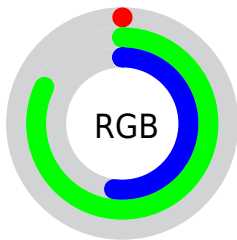

Distribution

- Red (0%)
- Green (82%)
- Blue (52%)