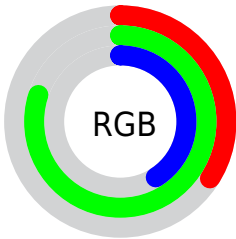

Distribution

- Red (34%)
- Green (80%)
- Blue (41%)