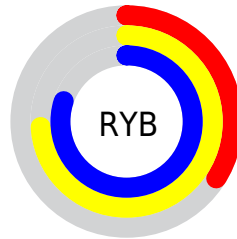

- Red (34%)
- Yellow (74%)
- Blue (80%)