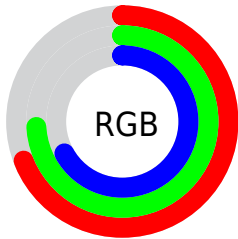

Distribution

Red (69%)

Green (74%)

Blue (67%)