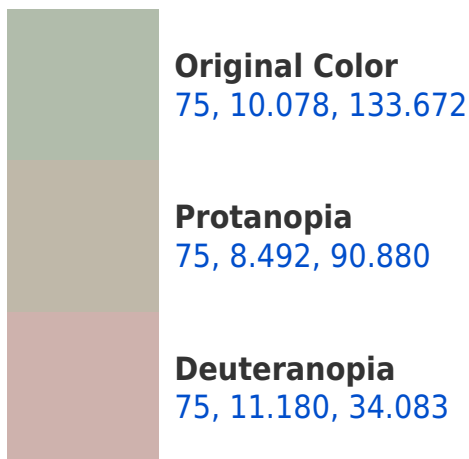

# Black Background

This preview shows how the CIELCh color 75, 10.078, 133.672 looks on a black background.

## Background

This preview shows how black text looks on a background with the CIELCh color 75, 10.078, 133.672.

This preview shows how white text looks on a background with the CIELCh color 75, 10.078, 133.672.

## Dichromacy

**Tritanopia**  
75, 8.155, 283.396

# Trichromacy

**Original Color**  
75, 10.078, 133.672

**Protanomaly**  
75, 8.070, 106.683

**Deuteranomaly**  
75, 7.335, 66.692

**Tritanomaly**  
75, 2.808, 249.862