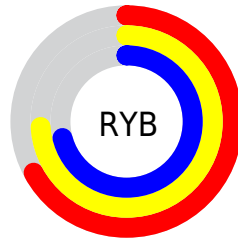

# Details

The CIELCh color **75, 10.078, 133.672** is a light color, and the websafe version is hex **CCCCCC**. A complement of this color would be **71, 10.173, 314.393**, and the grayscale version is **74, 0.009, 296.813**.

A 20% lighter version of the original color is **95, 10.057, 132.561**, and **55, 10.205, 134.855** is the 20% darker color. If you saturate the color by 10%, you get **74, 21.287, 133.208**, and if you desaturate by 10%, it is **76, 1.072, 313.928**.

# Distribution

Red (69%)

Green (74%)

Blue (67%)

Red (67%)

Yellow (74%)

Blue (71%)

Cyan (6%)