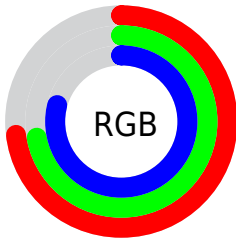

Distribution

- Red (73%)
- Green (72%)
- Blue (79%)