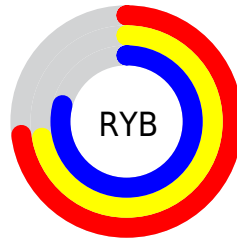

- Red (73%)
- Yellow (72%)
- Blue (79%)