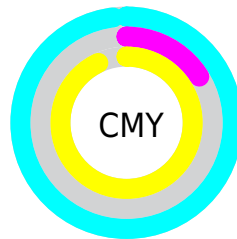

A 20% lighter version of the original color is **90, 94.879, 136.536**, and **56, 83.367, 136.016** is the 20% darker color. If you saturate the color by 10%, you get **75, 103.919, 136.450**, and if you desaturate by 10%, it is **75, 99.510, 137.377**.

# Distribution

Red (2%)

Green (84%)

Blue (7%)

Red (2%)

Yellow (79%)

Blue (84%)

Cyan (98%)

Magenta (0%)

Yellow (92%)

Black (16%)

Cyan (98%)

Magenta (16%)

Yellow (93%)