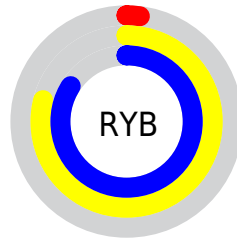

Red (2%)

Yellow (79%)

Blue (84%)