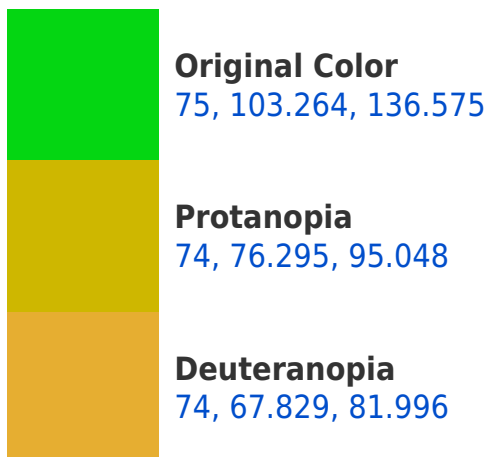

# Black Background

This preview shows how the CIELCh color 75, 103.401, 136.546 looks on a black background.

## Background

This preview shows how black text looks on a background with the CIELCh color 75, 103.401, 136.546.

This preview shows how white text looks on a background with the CIELCh color 75, 103.401, 136.546.

## Dichromacy

**Tritanopia**  
75, 31.715, 213.274

# Trichromacy

**Original Color**

75, 103.264, 136.575

**Protanomaly**

72, 83.004, 120.794

**Deuteranomaly**

71, 73.488, 117.219

**Tritanomaly**