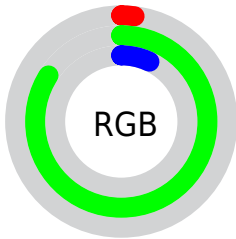

Distribution

Red (2%)

Green (84%)

Blue (7%)