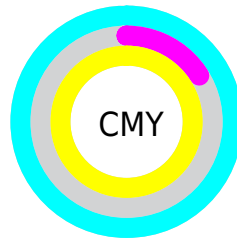

A 20% lighter version of the original color is **90, 96.496, 135.902**, and **56, 83.367, 136.016** is the 20% darker color. If you saturate the color by 10%, you get **75, 105.037, 136.002**, and if you desaturate by 10%, it is **75, 102.083, 136.422**.

# Distribution

Red (1%)

Green (84%)

Blue (1%)

Red (1%)

Yellow (84%)

Blue (84%)

Cyan (99%)

Magenta (0%)

Yellow (99%)

Black (16%)

Cyan (99%)

Magenta (16%)

Yellow (99%)