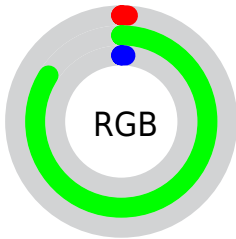

Distribution

Red (1%)

Green (84%)

Blue (1%)