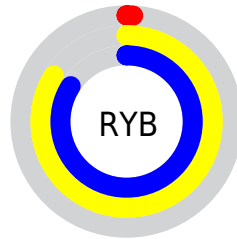

A 20% lighter version of the original color is **90, 96.496, 135.902**, and **56, 83.367, 136.016** is the 20% darker color. If you saturate the color by 10%, you get **75, 105.037, 136.002**, and if you desaturate by 10%, it is **75, 102.083, 136.422**.

# Distribution

Red (1%)

Green (84%)

Blue (1%)

Red (1%)

Yellow (84%)

Blue (84%)

Cyan (99%)