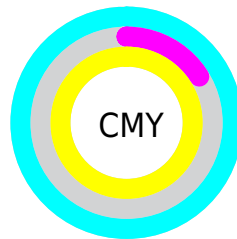

A 20% lighter version of the original color is **90, 96.496, 135.902**, and **56, 83.367, 136.016** is the 20% darker color. If you saturate the color by 10%, you get **75, 105.037, 136.002**, and if you desaturate by 10%, it is **75, 102.083, 136.422**.

# Distribution

Red (1%)

Green (84%)

Blue (1%)

Red (1%)

Yellow (84%)

Blue (84%)

Cyan (99%)

Magenta (0%)

Yellow (99%)

Black (16%)

Cyan (99%)

Magenta (16%)

Yellow (99%)