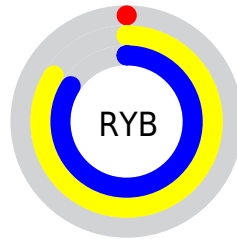

Red (0%)

Yellow (84%)

Blue (84%)