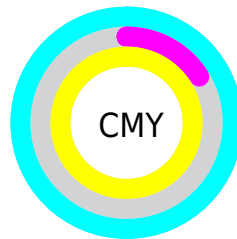

A 20% lighter version of the original color is **90, 96.496, 135.902**, and **56, 83.367, 136.016** is the 20% darker color. If you saturate the color by 10%, you get **75, 105.041, 136.001**, and if you desaturate by 10%, it is **75, 102.262, 136.396**.

# Distribution

Red (1%)

Green (84%)

Blue (0%)

Red (0%)

Yellow (84%)

Blue (84%)

Cyan (99%)

Magenta (0%)

Yellow (100%)

Black (16%)

Cyan (99%)

Magenta (16%)

Yellow (100%)