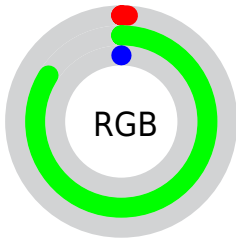

Distribution

Red (1%)

Green (84%)

Blue (0%)