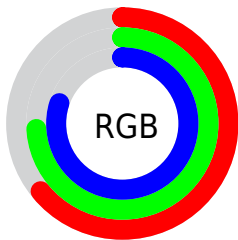

Distribution

Red (64%)

Green (74%)

Blue (80%)