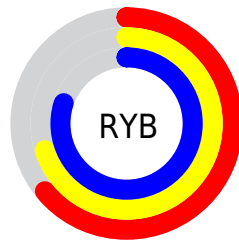

Red (64%)

Yellow (70%)

Blue (80%)