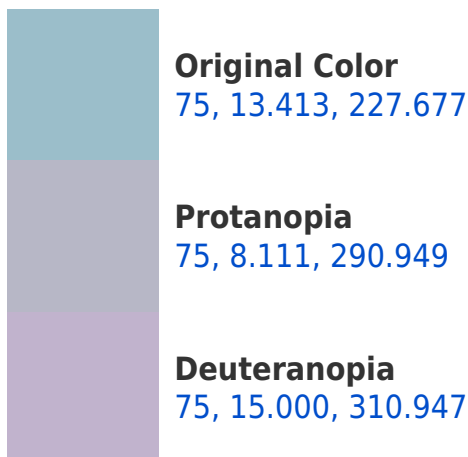

# Black Background

This preview shows how the CIELCh color 75, 13.413, 227.677 looks on a black background.

## **Background**

This preview shows how black text looks on a background with the CIELCh color 75, 13.413, 227.677.

This preview shows how white text looks on a background with the CIELCh color 75, 13.413, 227.677.

## Dichromacy

**Tritanopia**  
75, 13.881, 234.580

# Trichromacy

**Original Color**  
75, 13.413, 227.677

**Protanomaly**  
75, 8.747, 259.269

**Deuteranomaly**  
75, 11.413, 284.163

**Tritanomaly**  
75, 13.616, 232.585