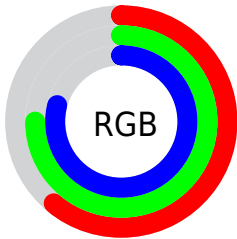

Distribution

- Red (61%)
- Green (75%)
- Blue (79%)