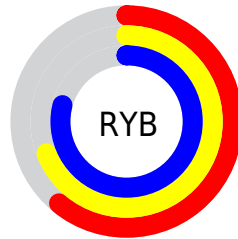

- Red (61%)
- Yellow (69%)
- Blue (79%)