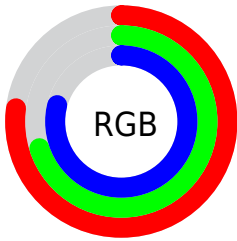

Distribution

- Red (77%)
- Green (70%)
- Blue (79%)