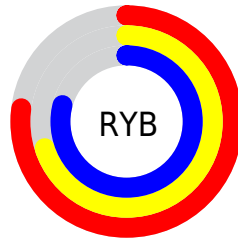

- Red (77%)
- Yellow (70%)
- Blue (79%)