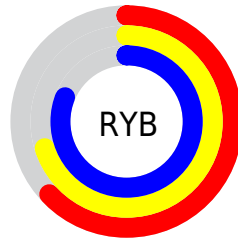

- Red (63%)
- Yellow (70%)
- Blue (81%)