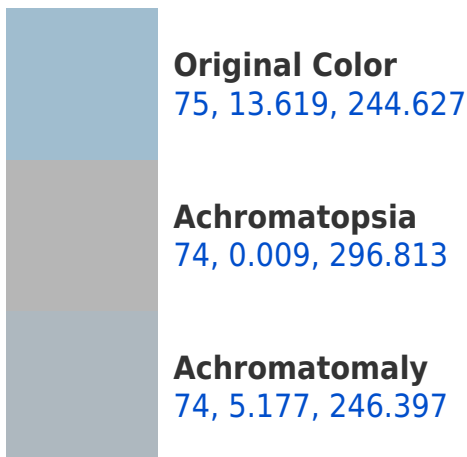

## Background

This preview shows how black text looks on a background with the CIELCh color 75, 13.619, 244.627.

This preview shows how white text looks on a background with the CIELCh color 75, 13.619, 244.627.

## Dichromacy

**Original Color**  
75, 13.619, 244.627

**Protanopia**  
75, 10.811, 289.321

**Deuteranopia**  
75, 16.849, 306.242

**Tritanopia**  
75, 12.871, 238.000

# Trichromacy

# Monochromacy