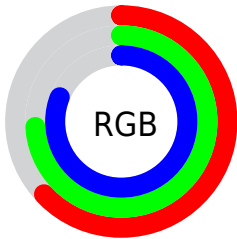

Distribution

- Red (63%)
- Green (74%)
- Blue (81%)