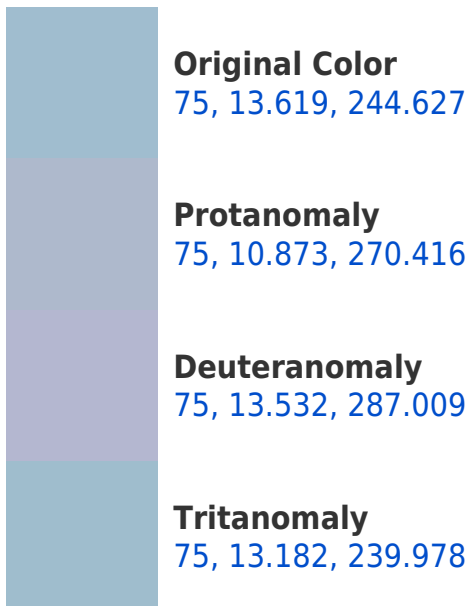

## Background

This preview shows how black text looks on a background with the CIELCh color 75, 13.619, 244.627.

This preview shows how white text looks on a background with the CIELCh color 75, 13.619, 244.627.

## Dichromacy

**Original Color**  
75, 13.619, 244.627

**Protanopia**  
75, 10.811, 289.321

**Deuteranopia**  
75, 16.849, 306.242

**Tritanopia**  
75, 12.871, 238.000

# Trichromacy

# Monochromacy