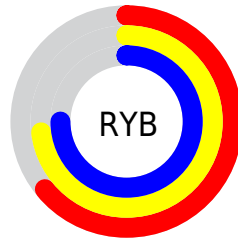

- Red (64%)
- Yellow (73%)
- Blue (75%)