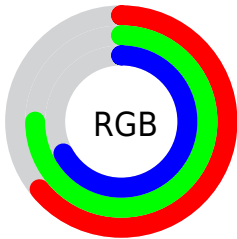

Distribution

- Red (64%)
- Green (75%)
- Blue (67%)