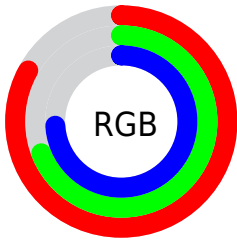

Distribution

Red (83%)

Green (69%)

Blue (74%)