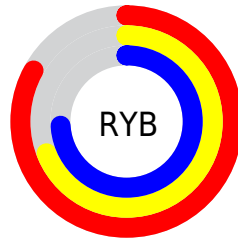

Red (83%)

Yellow (69%)

Blue (74%)