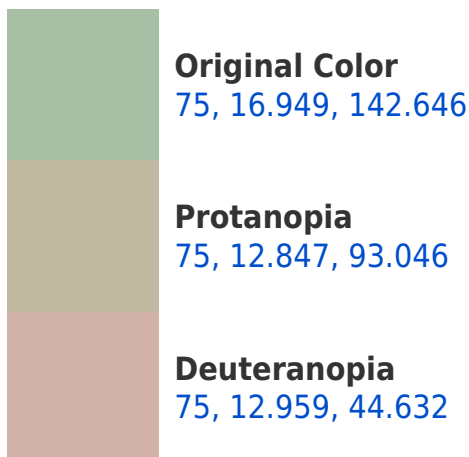

## **Background**

This preview shows how black text looks on a background with the CIELCh color 75, 16.949, 142.646.

This preview shows how white text looks on a background with the CIELCh color 75, 16.949, 142.646.

## Dichromacy

**Tritanopia**  
75, 9.373, 259.273

# Trichromacy

**Original Color**  
75, 16.949, 142.646

**Protanomaly**  
75, 12.979, 115.790

**Deuteranomaly**  
75, 9.431, 85.076

**Tritanomaly**  
75, 6.504, 198.969

# Monochromacy

**Original Color**  
75, 16.949, 142.646

**Achromatopsia**  
74, 0.009, 296.813

**Achromatomaly**  
74, 6.393, 141.481