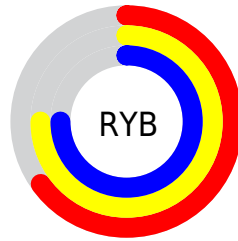

- Red (65%)
- Yellow (75%)
- Blue (75%)