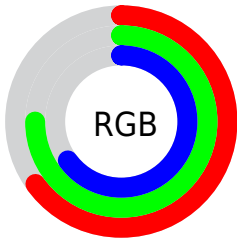

Distribution

- Red (65%)
- Green (75%)
- Blue (65%)