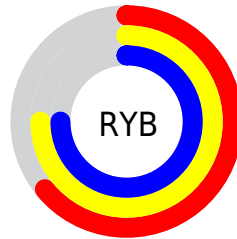

- Red (64%)
- Yellow (75%)
- Blue (75%)