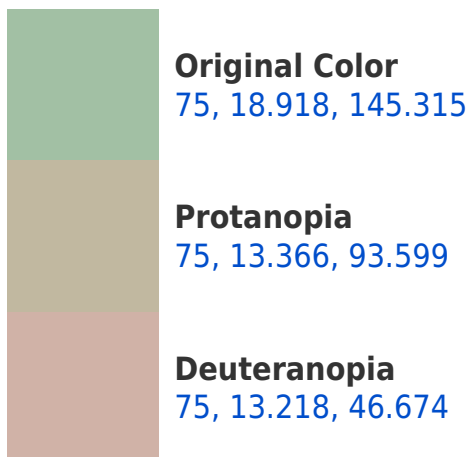

# Black Background

This preview shows how the CIELCh color 75, 18.918, 145.315 looks on a black background.

## **Background**

This preview shows how black text looks on a background with the CIELCh color 75, 18.918, 145.315.

This preview shows how white text looks on a background with the CIELCh color 75, 18.918, 145.315.

## Dichromacy

**Tritanopia**  
75, 10.116, 252.524

# Trichromacy

**Original Color**  
75, 18.918, 145.315

**Protanomaly**  
75, 13.565, 117.095

**Deuteranomaly**  
75, 9.649, 90.543

**Tritanomaly**  
75, 7.947, 194.933