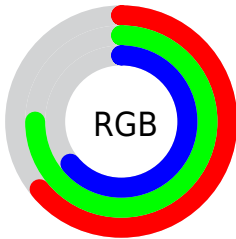

Distribution

- Red (64%)
- Green (75%)
- Blue (64%)