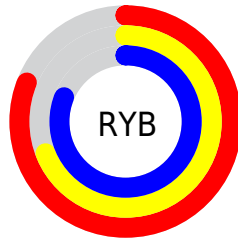

- Red (81%)
- Yellow (69%)
- Blue (81%)