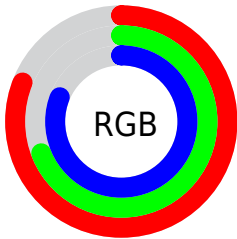

Distribution

- Red (81%)
- Green (69%)
- Blue (81%)