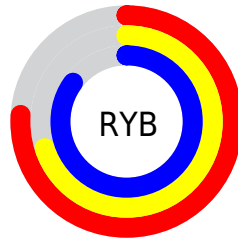

- Red (76%)
- Yellow (70%)
- Blue (85%)