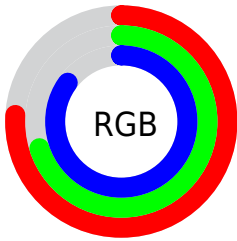

Distribution

- Red (76%)
- Green (70%)
- Blue (85%)