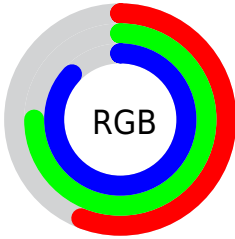

Distribution

- Red (56%)
- Green (75%)
- Blue (87%)