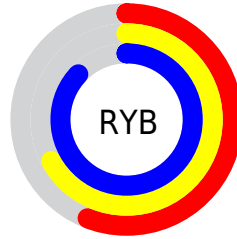

- Red (56%)
- Yellow (67%)
- Blue (87%)