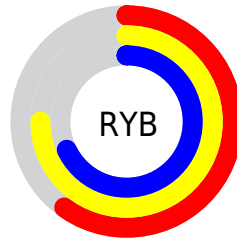

- Red (60%)
- Yellow (75%)
- Blue (68%)