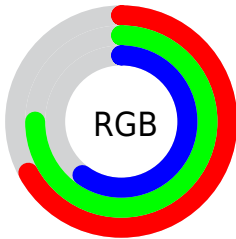

Distribution

- Red (67%)
- Green (75%)
- Blue (60%)