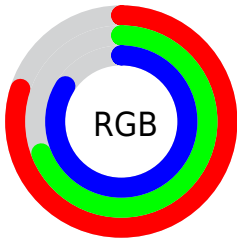

Distribution

Red (80%)

Green (69%)

Blue (84%)