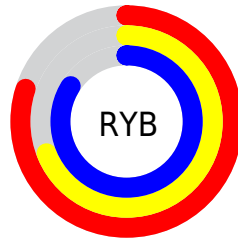

Red (80%)

Yellow (69%)

Blue (84%)