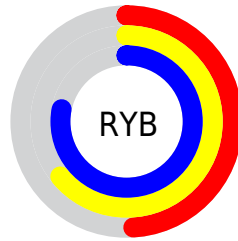

- Red (49%)
- Yellow (64%)
- Blue (78%)