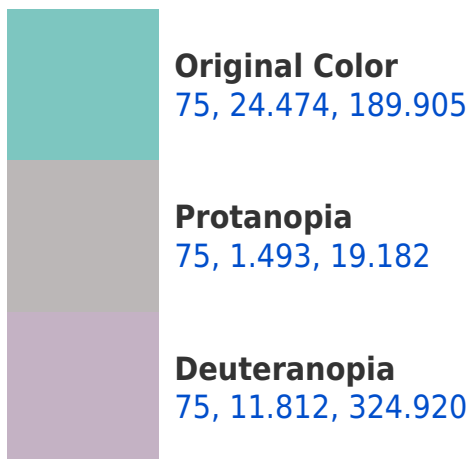

# Black Background

This preview shows how the CIELCh color 75, 24.474, 189.905 looks on a black background.

## **Background**

This preview shows how black text looks on a background with the CIELCh color 75, 24.474, 189.905.

This preview shows how white text looks on a background with the CIELCh color 75, 24.474, 189.905.

## Dichromacy

**Tritanopia**  
75, 22.198, 219.552

# Trichromacy

**Original Color**  
75, 24.474, 189.905

**Protanomaly**  
74, 8.730, 191.630

**Deuteranomaly**  
74, 7.144, 242.224

**Tritanomaly**  
75, 22.455, 207.575