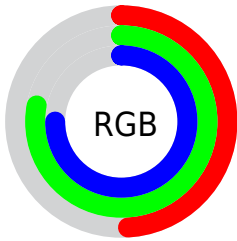

Distribution

- Red (49%)
- Green (78%)
- Blue (75%)