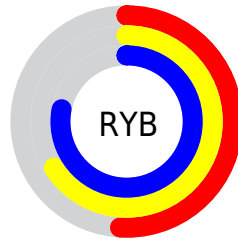

- Red (51%)
- Yellow (66%)
- Blue (78%)