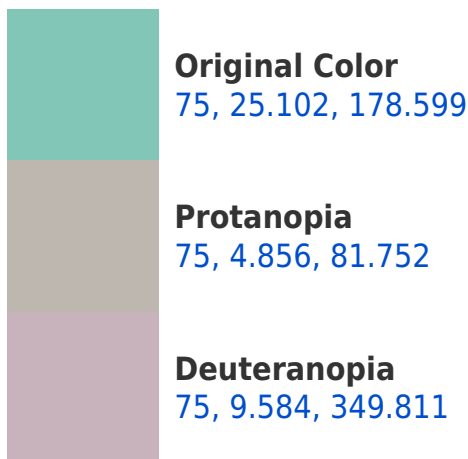

# Black Background

This preview shows how the CIELCh color 75, 25.102, 178.599 looks on a black background.

## Background

This preview shows how black text looks on a background with the CIELCh color 75, 25.102, 178.599.

This preview shows how white text looks on a background with the CIELCh color 75, 25.102, 178.599.

## Dichromacy

**Tritanopia**  
75, 20.418, 221.669

# Trichromacy

**Original Color**  
75, 25.102, 178.599

**Protanomaly**  
74, 9.501, 164.045

**Deuteranomaly**  
74, 4.022, 199.210

**Tritanomaly**  
75, 20.525, 203.993