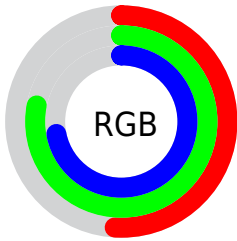

Distribution

- Red (51%)
- Green (78%)
- Blue (72%)