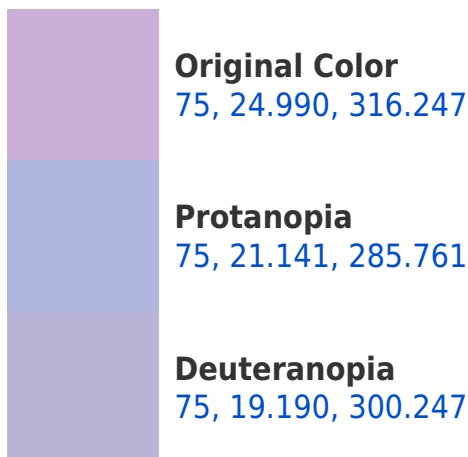

# Black Background

This preview shows how the CIELCh color 75, 24.990, 316.247 looks on a black background.

## Background

This preview shows how black text looks on a background with the CIELCh color 75, 24.990, 316.247.

This preview shows how white text looks on a background with the CIELCh color 75, 24.990, 316.247.

## Dichromacy

**Tritanopia**  
75, 10.876, 336.374

# Trichromacy

**Original Color**  
75, 24.990, 316.247

**Protanomaly**  
75, 21.780, 297.586

**Deuteranomaly**  
75, 21.392, 307.164

**Tritanomaly**  
75, 16.143, 323.998