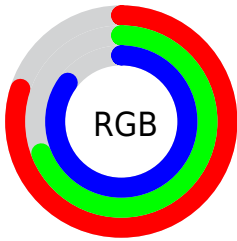

Distribution

- Red (80%)
- Green (69%)
- Blue (85%)