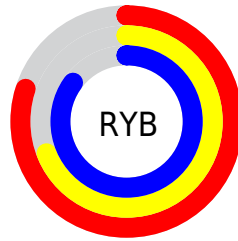

- Red (80%)
- Yellow (69%)
- Blue (85%)