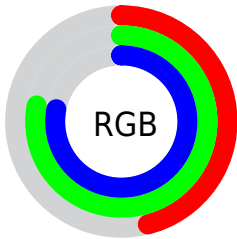

Distribution

- Red (46%)
- Green (78%)
- Blue (78%)