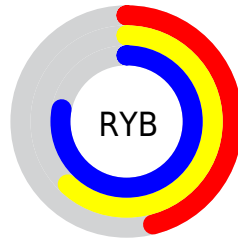

- Red (46%)
- Yellow (62%)
- Blue (78%)