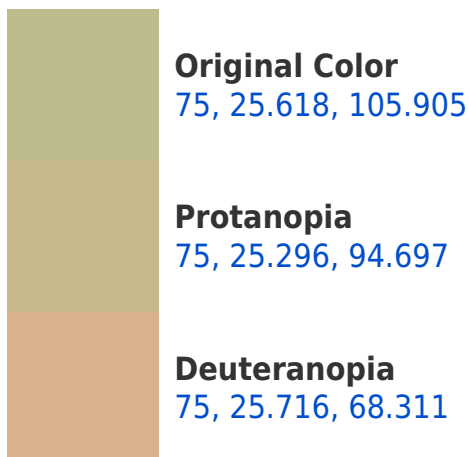

# Black Background

This preview shows how the CIELCh color 75, 25.618, 105.905 looks on a black background.

## Background

This preview shows how black text looks on a background with the CIELCh color 75, 25.618, 105.905.

This preview shows how white text looks on a background with the CIELCh color 75, 25.618, 105.905.

## Dichromacy

**Tritanopia**  
75, 9.629, 328.489

# Trichromacy

**Original Color**  
75, 25.618, 105.905

**Protanomaly**  
75, 25.460, 98.522

**Deuteranomaly**  
75, 24.573, 82.256

**Tritanomaly**  
75, 6.153, 71.300