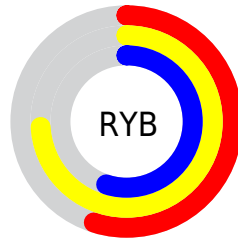

# Details

The CIELCh color **75, 25.618, 105.905** is a light color, and the websafe version is hex **CCCC99**. A complement of this color would be **60, 27.132, 291.747**, and the grayscale version is **74, 0.009, 296.813**.

A 20% lighter version of the original color is **95, 25.475, 105.607**, and **55, 25.406, 106.061** is the 20% darker color. If you saturate the color by 10%, you get **74, 35.088, 104.915**, and if you desaturate by 10%, it is **76, 15.984, 106.910**.

# Distribution

Red (74%)

Green (73%)

Blue (55%)

Red (55%)

Yellow (74%)

Blue (55%)

Cyan (0%)