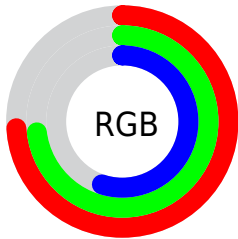

Distribution

Red (74%)

Green (73%)

Blue (55%)