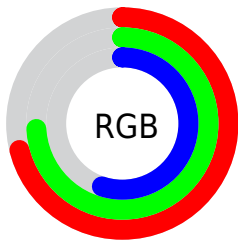

Distribution

Red (71%)

Green (74%)

Blue (55%)