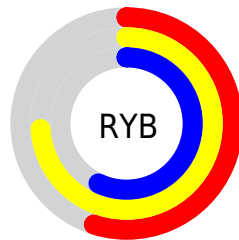

# Details

The CIELCh color **75, 26.782, 113.672** is a light color, and the websafe version is hex **CCCC99**. A complement of this color would be **60, 28.445, 298.059**, and the grayscale version is **74, 0.009, 296.813**.

A 20% lighter version of the original color is **95, 26.582, 113.819**, and **55, 26.634, 113.519** is the 20% darker color. If you saturate the color by 10%, you get **74, 36.638, 112.929**, and if you desaturate by 10%, it is **76, 16.727, 114.436**.

# Distribution

Red (71%)

Green (74%)

Blue (55%)

Red (55%)

Yellow (74%)

Blue (57%)

Cyan (4%)