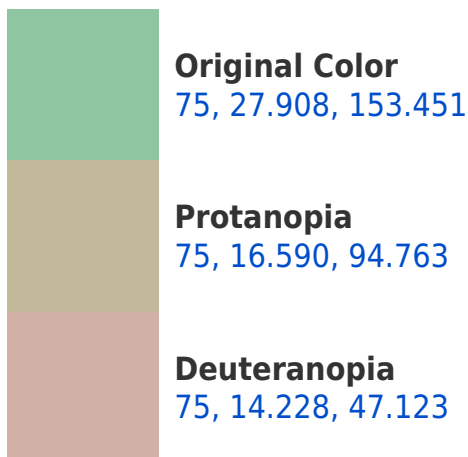

## Background

This preview shows how black text looks on a background with the CIELCh color 75, 27.908, 153.451.

This preview shows how white text looks on a background with the CIELCh color 75, 27.908, 153.451.

## Dichromacy

**Tritanopia**  
75, 15.177, 231.006

# Trichromacy

**Original Color**  
75, 27.908, 153.451

**Protanomaly**  
75, 18.022, 126.059

**Deuteranomaly**  
74, 10.763, 107.079

**Tritanomaly**  
75, 15.457, 192.185

# Monochromacy

**Original Color**  
75, 27.908, 153.451

**Achromatopsia**  
72, 0.009, 296.813

**Achromatomaly**  
73, 10.060, 154.231