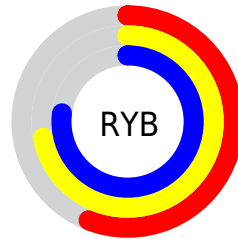

## Conversions Part 2

<b>Format</b>	<b>Color</b>
<a href="#">RYB</a>	<a href="#">143, 184, 197</a>
Decimal	<a href="#">9422241</a>
CIELab	<a href="#">75.00, -24.97, 12.47</a>
CIELCh	<a href="#">75, 27.908, 153.451</a>
Yxy	<a href="#">48.2781, 0.2967, 0.3803</a>
Android (android.graphics.Color)	<a href="#">4287612321 (0xFF8FC5A1)</a>
YUV	<a href="#">176.7500, -7.7648, -29.5987</a>
Hunter-Lab	<a href="#">69.4824, -24.8178, 13.6526</a>

# Details

The CIELCh color **75, 27.908, 153.451** is a light color, and the websafe version is hex **99CC99**. A complement of this color would be **66, 28.270, 337.701**, and the grayscale version is **72, 0.009, 296.813**.

A 20% lighter version of the original color is **95, 27.865, 153.440**, and **55, 28.116, 153.144** is the 20% darker color. If you saturate the color by 10%, you get **74, 37.882, 152.408**, and if you desaturate by 10%, it is **76, 17.745, 154.364**.

# Distribution

Red (56%)

Green (77%)

Blue (63%)

Red (56%)

Yellow (72%)

Blue (77%)

Cyan (27%)