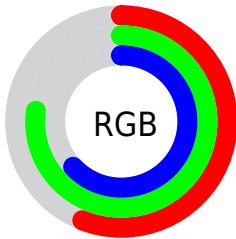

Distribution

Red (56%)

Green (77%)

Blue (63%)