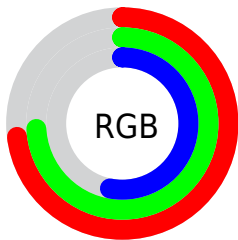

Distribution

- Red (73%)
- Green (74%)
- Blue (53%)