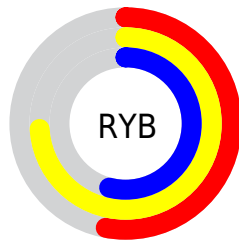

- Red (53%)
- Yellow (74%)
- Blue (54%)