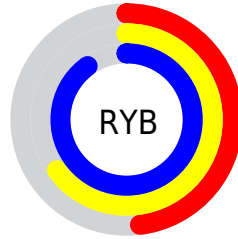

- Red (48%)
- Yellow (65%)
- Blue (90%)