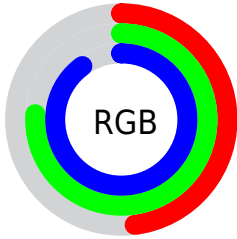

Distribution

- Red (48%)
- Green (76%)
- Blue (90%)